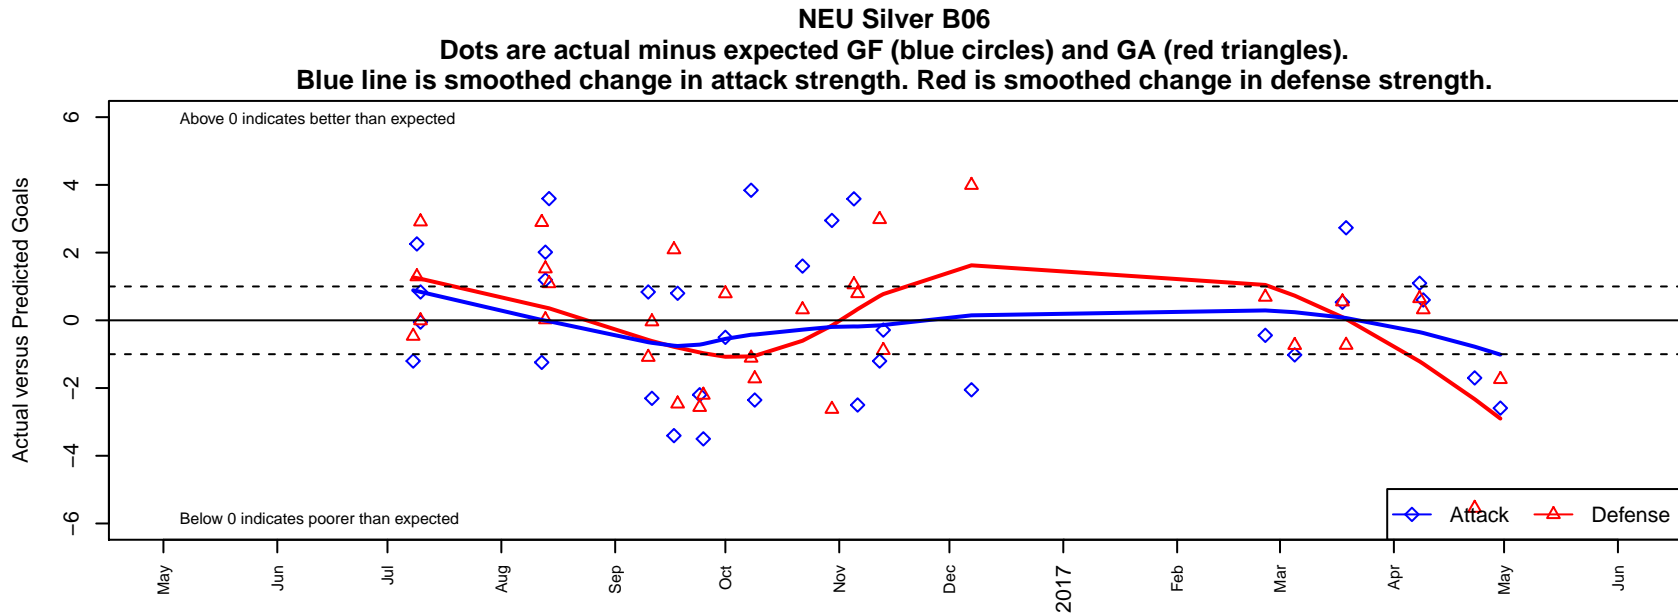

## NEU Silver B06

Northeast United SC  
 Portland, OR  
 B06 total strength=597  
 attack=0.92 defense=0.27  
 fall league = PTT B06 Div 2 Northeast  
 spr league = Spr OYS B06 Div 2 Yellow

alt names used:  
 NEU.PDX B06 SILVER (OR) (OR)  
 NEUPDX BOYS 06 SILVER  
 NEU PDX 06B Silver  
 NEU PDX 06B Silver  
 NEU PDX 06B Silver

Venues played:  
 2016 PCU Summer Classic U11 Bronze  
 2016 Bend Premier Cup Ben Zemanski (Silver)  
 2016 PTT B06 Division 2 Northeast  
 2016 OYS Founders Cup B06  
 2016 Spr OYS B06 Division 2 Yellow

**attack and defense variance (black dot)  
relative to other teams  
and top 10 in region**

**attack and defense rating  
relative to others at age  
and all opponents in last 13 months**

**Performance relative to 13 month average**