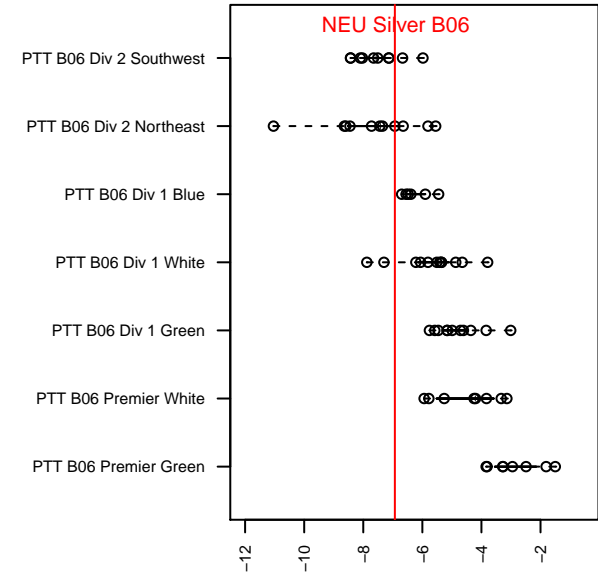

## NEU Silver B06

Northeast United SC  
 Portland, OR  
 B06 total strength=597  
 attack=0.92 defense=0.27  
 fall league = PTT B06 Div 2 Northeast  
 spr league = Spr OYS B06 Div 2 Yellow

alt names used:  
 NEU.PDX B06 SILVER (OR) (OR)  
 NEUPDX BOYS 06 SILVER  
 NEU PDX 06B Silver  
 NEU PDX 06B Silver  
 NEU PDX 06B Silver

Venues played:  
 2016 PCU Summer Classic U11 Bronze  
 2016 Bend Premier Cup Ben Zemanski (Silver)  
 2016 PTT B06 Division 2 Northeast  
 2016 OYS Founders Cup B06  
 2016 Spr OYS B06 Division 2 Yellow

**attack and defense variance (black dot)  
relative to other teams  
and top 10 in region**

**attack and defense rating  
relative to others at age  
and all opponents in last 13 months**

**Performance relative to 13 month average**